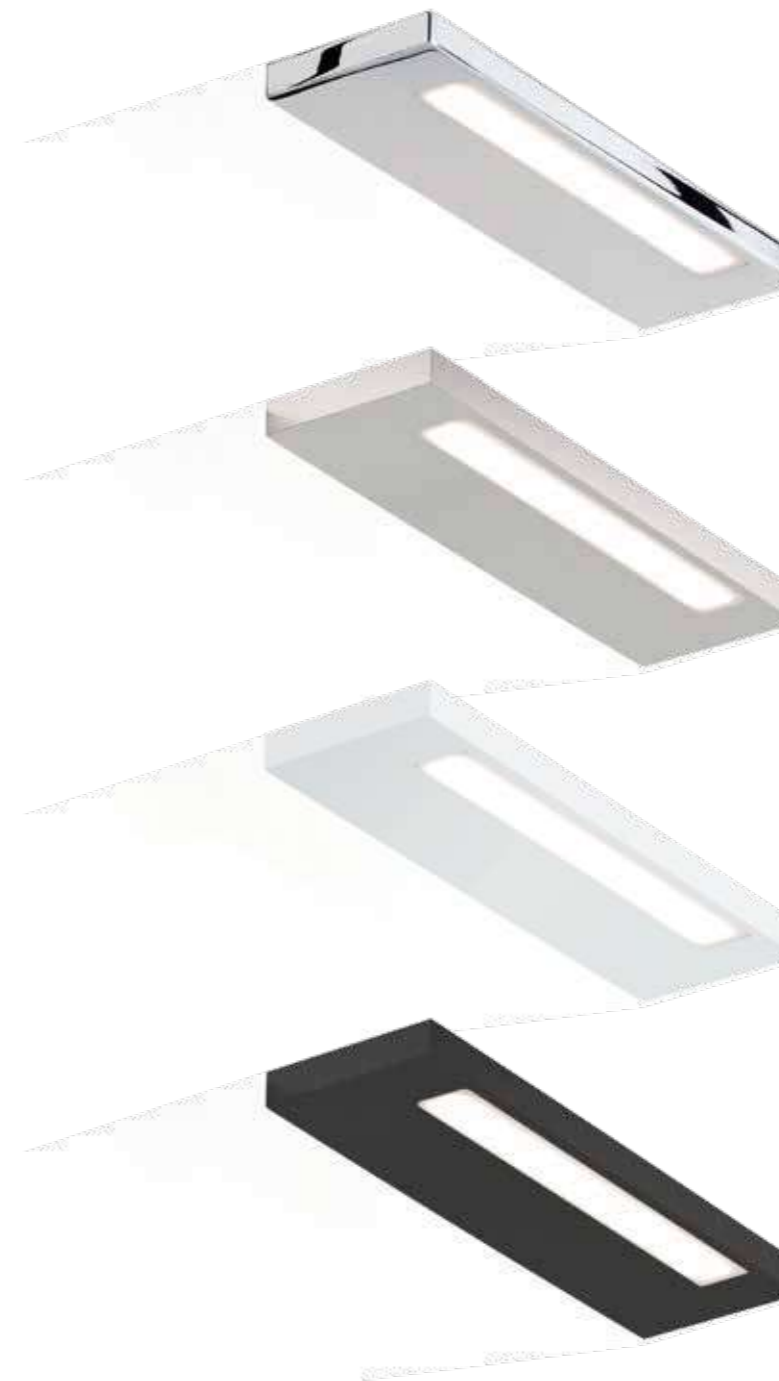

SLIM 80 LED

2 X 80 X 10 CM

LED . 41,2W . 220-240V . 3000K . 6200 LM . IP 44 . 45 KWH/1000H . 50000H

0329900 | CHROM / CHROME

0329950 | WEISS MATT / WHITE MATT

0329960 | SCHWARZ MATT / BLACK MATT

SLIM

LED SPIEGELAUFSSTECKLEUCHTE / LED CLIP-ON MIRROR LIGHT