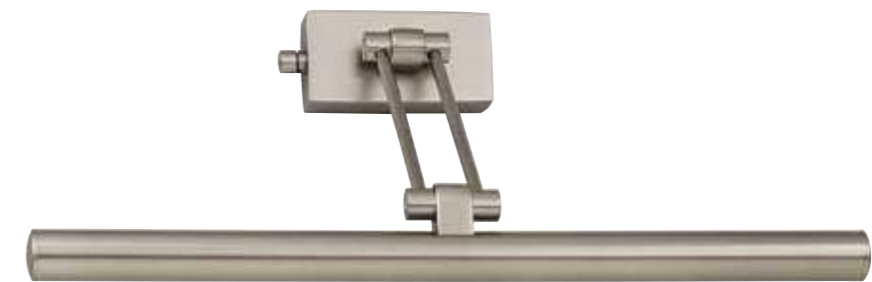

DIM

SPIEGEL- UND BILDERLEUCHTE / MIRROR AND PICTURE LIGHT

MIT SCHALTER UND DIMMER / WITH SWITCH AND DIMMER
SCHWENKBAR / SWIVELLING

DIM 20

20 X (→ 24) CM MAX . SOCKEL / BASE 5 X 10 X 2,5 CM

1X G9 . 40W MAX . 220-240V . IP 20

| SEITE / PAGE 85 |

0317500 | CHROM / CHROME

0317503 | NICKEL SATINIERT / NICKEL SATIN

0317520 | GOLD / GOLD

DIM 40

40 X (→ 24) CM MAX . SOCKEL / BASE 5 X 10 X 2,5 CM

2X G9 . 40W MAX . 220-240V . IP 20

| SEITE / PAGE 85 |

0317600 | CHROM / CHROME

0317603 | NICKEL SATINIERT / NICKEL SATIN

0317620 | GOLD / GOLD

DIM 60

60 X (→ 24) CM MAX . SOCKEL / BASE 5 X 10 X 2,5 CM

2X G9 . 40W MAX . 220-240V . IP 20

| SEITE / PAGE 85 |

0317700 | CHROM / CHROME

0317703 | NICKEL SATINIERT / NICKEL SATIN

0317720 | GOLD / GOLD