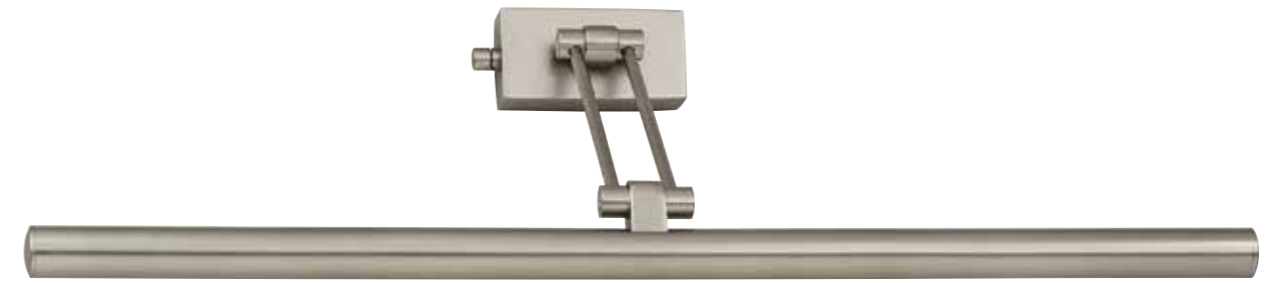

DIM

SPIEGEL- UND BILDERLEUCHTE / MIRROR AND PICTURE LIGHT

MIT SCHALTER UND DIMMER / WITH SWITCH AND DIMMER
SCHWENKBAR / SWIVELLING

DIM 20

20 X (→ 24) CM MAX . SOCKEL / BASE 5 X 10 X 2,5 CM

1X G9 . 40W MAX . 220-240V . IP 20

| SEITE / PAGE 85 |

0317500 | CHROM / CHROME

0317503 | NICKEL SATINIERT / NICKEL SATIN

0317520 | GOLD / GOLD

DIM 40

40 X (→ 24) CM MAX . SOCKEL / BASE 5 X 10 X 2,5 CM

2X G9 . 40W MAX . 220-240V . IP 20

| SEITE / PAGE 85 |

0317600 | CHROM / CHROME

0317603 | NICKEL SATINIERT / NICKEL SATIN

0317620 | GOLD / GOLD

DIM 60

60 X (→ 24) CM MAX . SOCKEL / BASE 5 X 10 X 2,5 CM

2X G9 . 40W MAX . 220-240V . IP 20

| SEITE / PAGE 85 |

0317700 | CHROM / CHROME

0317703 | NICKEL SATINIERT / NICKEL SATIN

0317720 | GOLD / GOLD