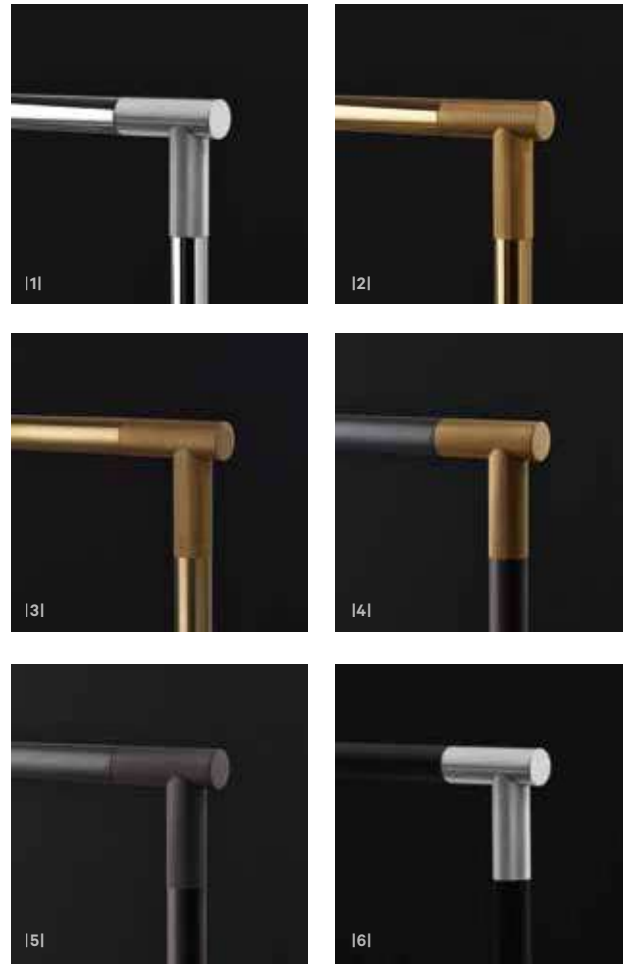

- 11 CHROM & CHROM / CHROME & CHROME
- 12 GOLD & GOLD / GOLD & GOLD (24 CARAT)
- 13 GOLD MATT & GOLD MATT / GOLD MATT & GOLD MATT (24 CARAT)
- 14 DARK METAL MATT & GOLD MATT (24 CARAT)
- 15 DARK METAL MATT & DARK METAL MATT (CLUB HT)
- 16 SCHWARZ MATT & CHROM / BLACK MATT & CHROME
- 17 SCHWARZ MATT & SCHWARZ MATT / BLACK MATT & BLACK MATT

171