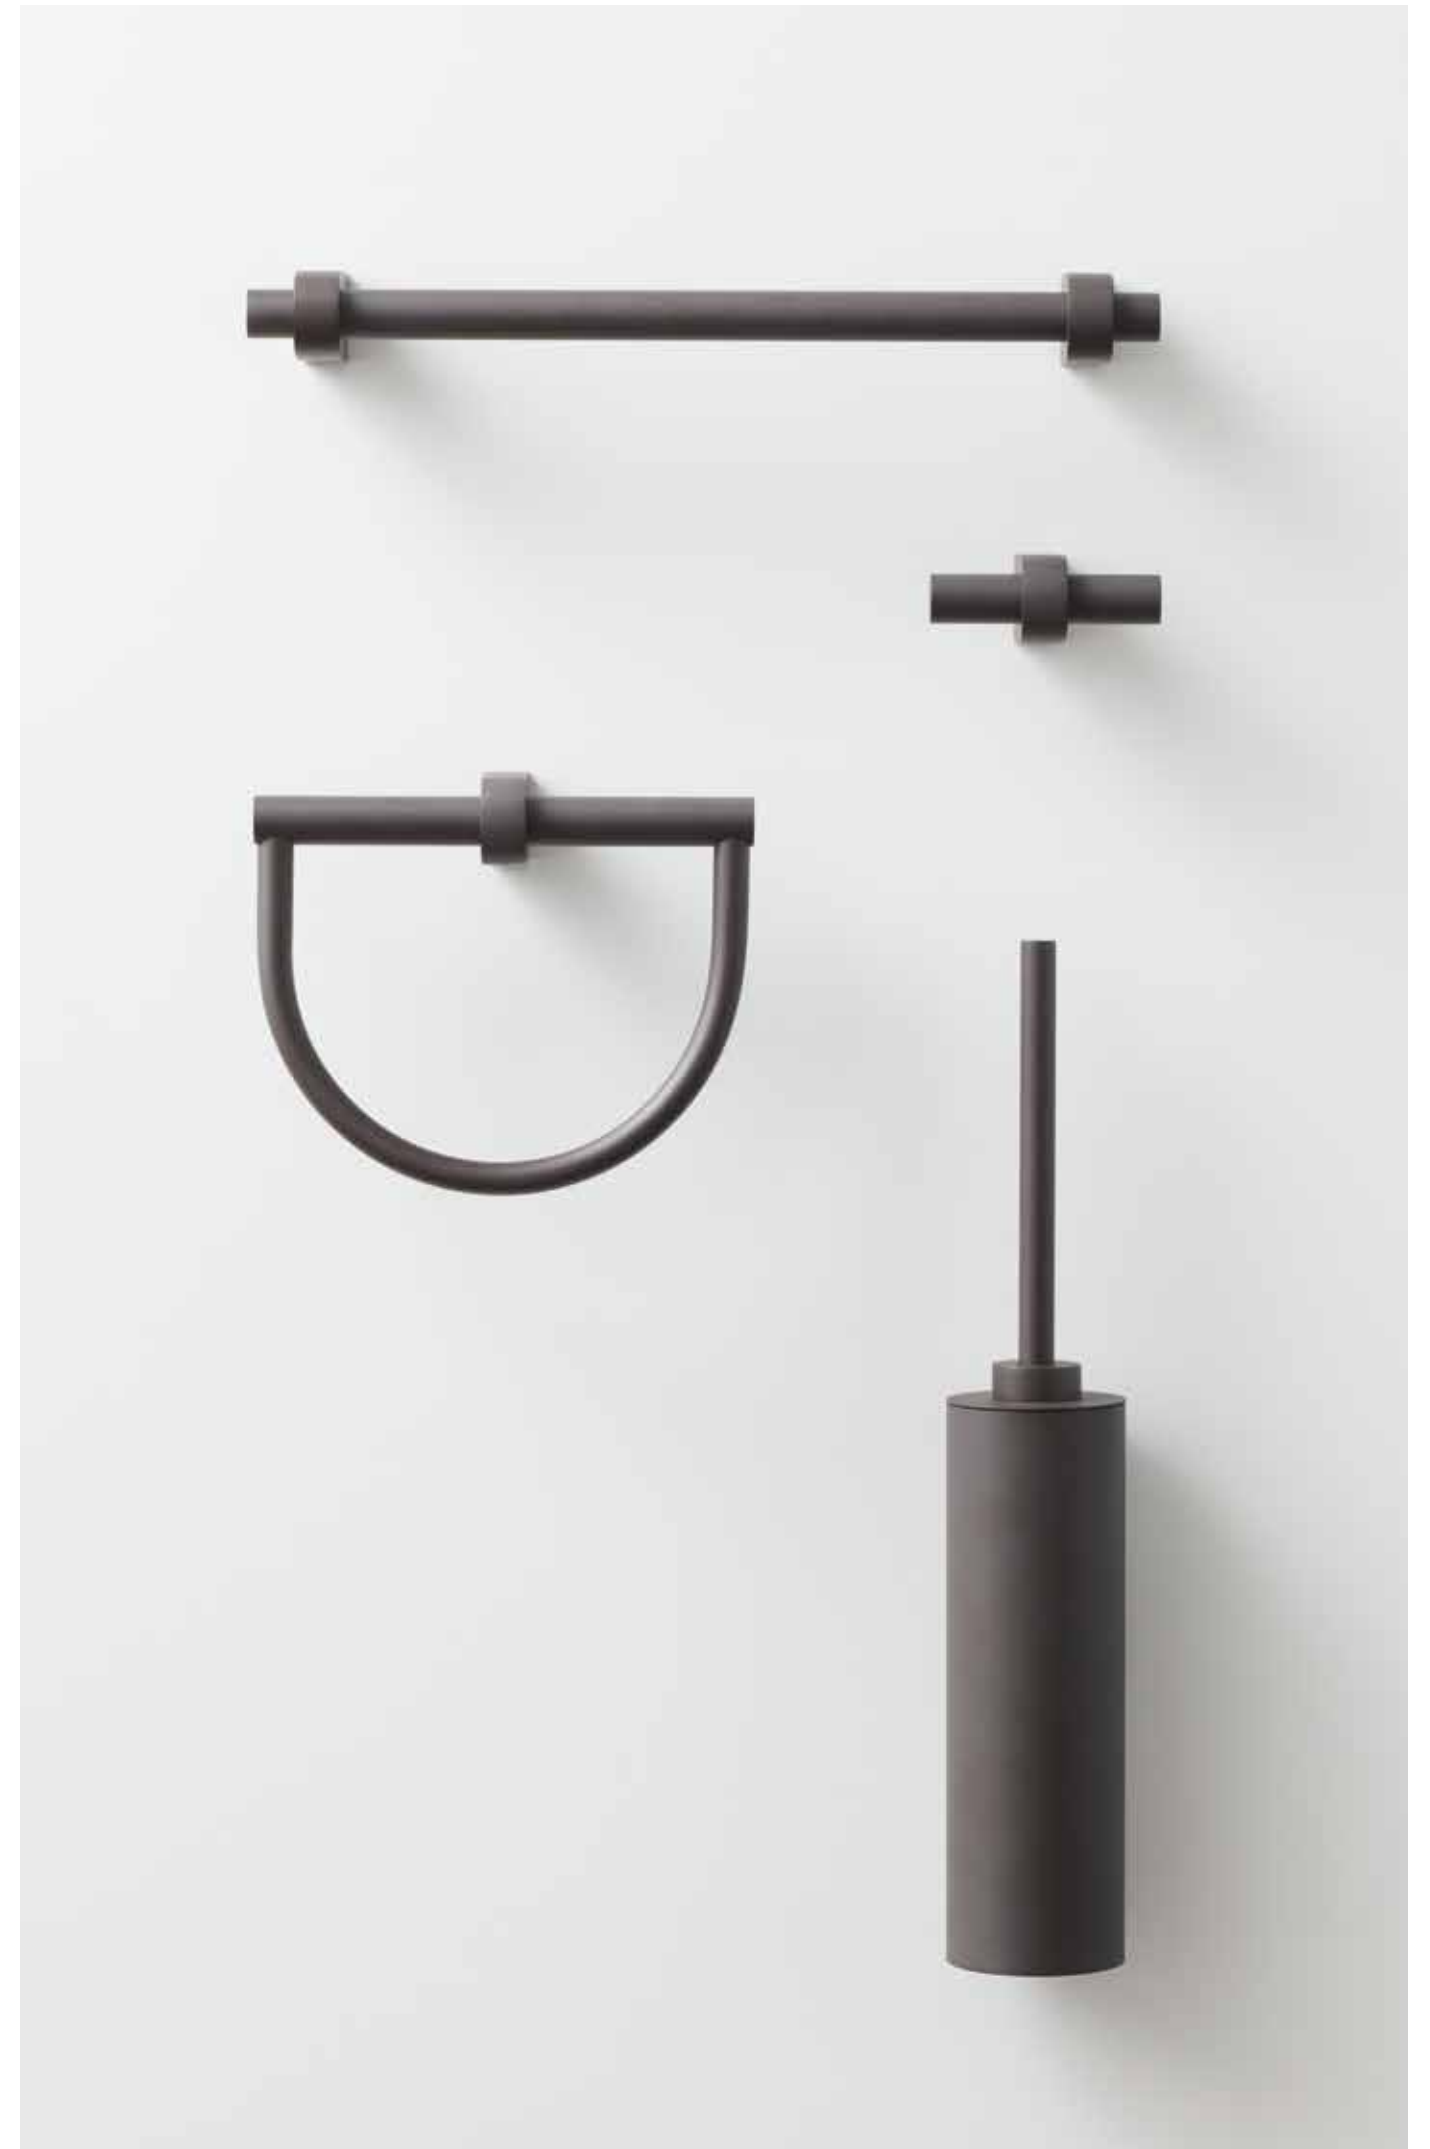

**„Recognising true value
takes time.“**

CENTURY
SERIE / SERIES

CENTURY HTE
HANDTUCHHALTER / TOWEL HOLDER

CENTURY HTE 80
4 X 80 X 8,5 CM

CHROM / CHROME | 0585200
GOLD / GOLD (24 CARAT) | 0585220
GOLD MATT / GOLD MATT (24 CARAT) | 0585282
DARK METAL MATT | 0585266